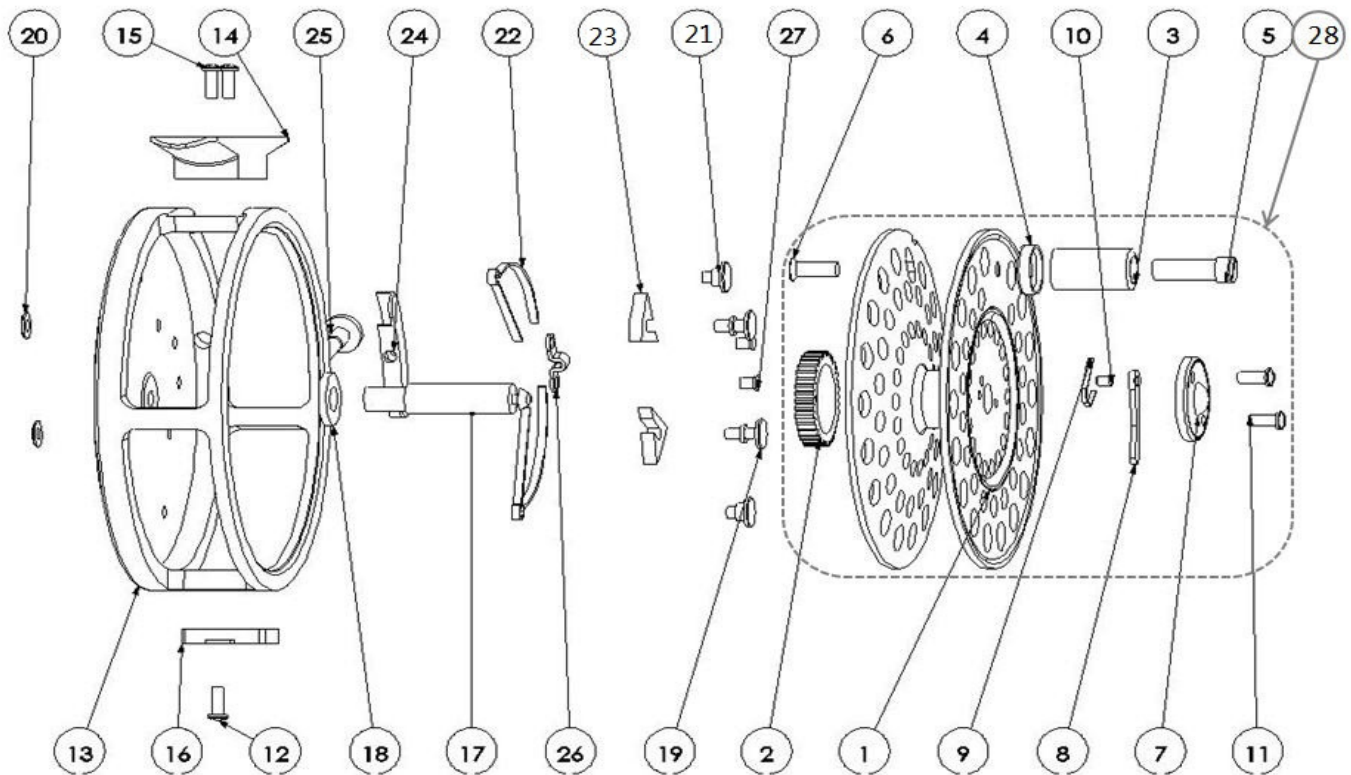

## PARTS LIST FOR HARDY FEATHERWEIGHT (Korean Version)

#	PART DESCRIPTION	QTY	PART NO.	HARDY STYLE NUMBER
1	Drum	1	1389451	024B
2	Check Wheel	1	1333904	0591
3	Handle Knob	1	1328911	H00121SP2
4	Handle Cup	1	1328912	H00121SP3
5	Handle Wire	1	1328910	H00121SP1
6	Handle Screw	1	1329236	HREUN005SP10
7	Latch Cover	1	1329208	HREM010SP06
8	Latch Bar	1	1329209	HREM010SP07
9	Latch Spring	1	1329210	HREM010SP08
10	Latch Stud	1	1329211	HREM010SP09
11	Latch Screw	2	1329212	HREM010SP10
12	Lineguard Screw	1	1328914	H00121SP5
13	Frame	1	1389455	024AN
14	Reel Back	1	1333542	6250
15	Reel Back Screw	2	1328915	H00121SP6
16	Lineguard	1	1332691	0353A
17	Spindle	1	1328916	H00121SP7
18	Spindle Washer	1	1333866	0329
19	Tongue Stud	2	1333829	0128
20	Tongue Stud Washer	2	1333851	0243B
21	Spring Stud	2	1333831	0140B
22	Check Spring	2	1332718	0395
23	Tongue	2	1333869	0361
24	Regulator Block	1	1328918	H00121SP9
25	Regulator Wire	1	1328718	H00019P01
26	Regulator Keeper	1	1333875	0420
27	Regulator Keeper Stud	2	1333842	0174B
28	Spare Spool	1	1327026	H00024

Reel Part Numbers: 1327023 (H00019)

17 00

Drawn: 24-April-2015

Drawing Version: 34-13212-00